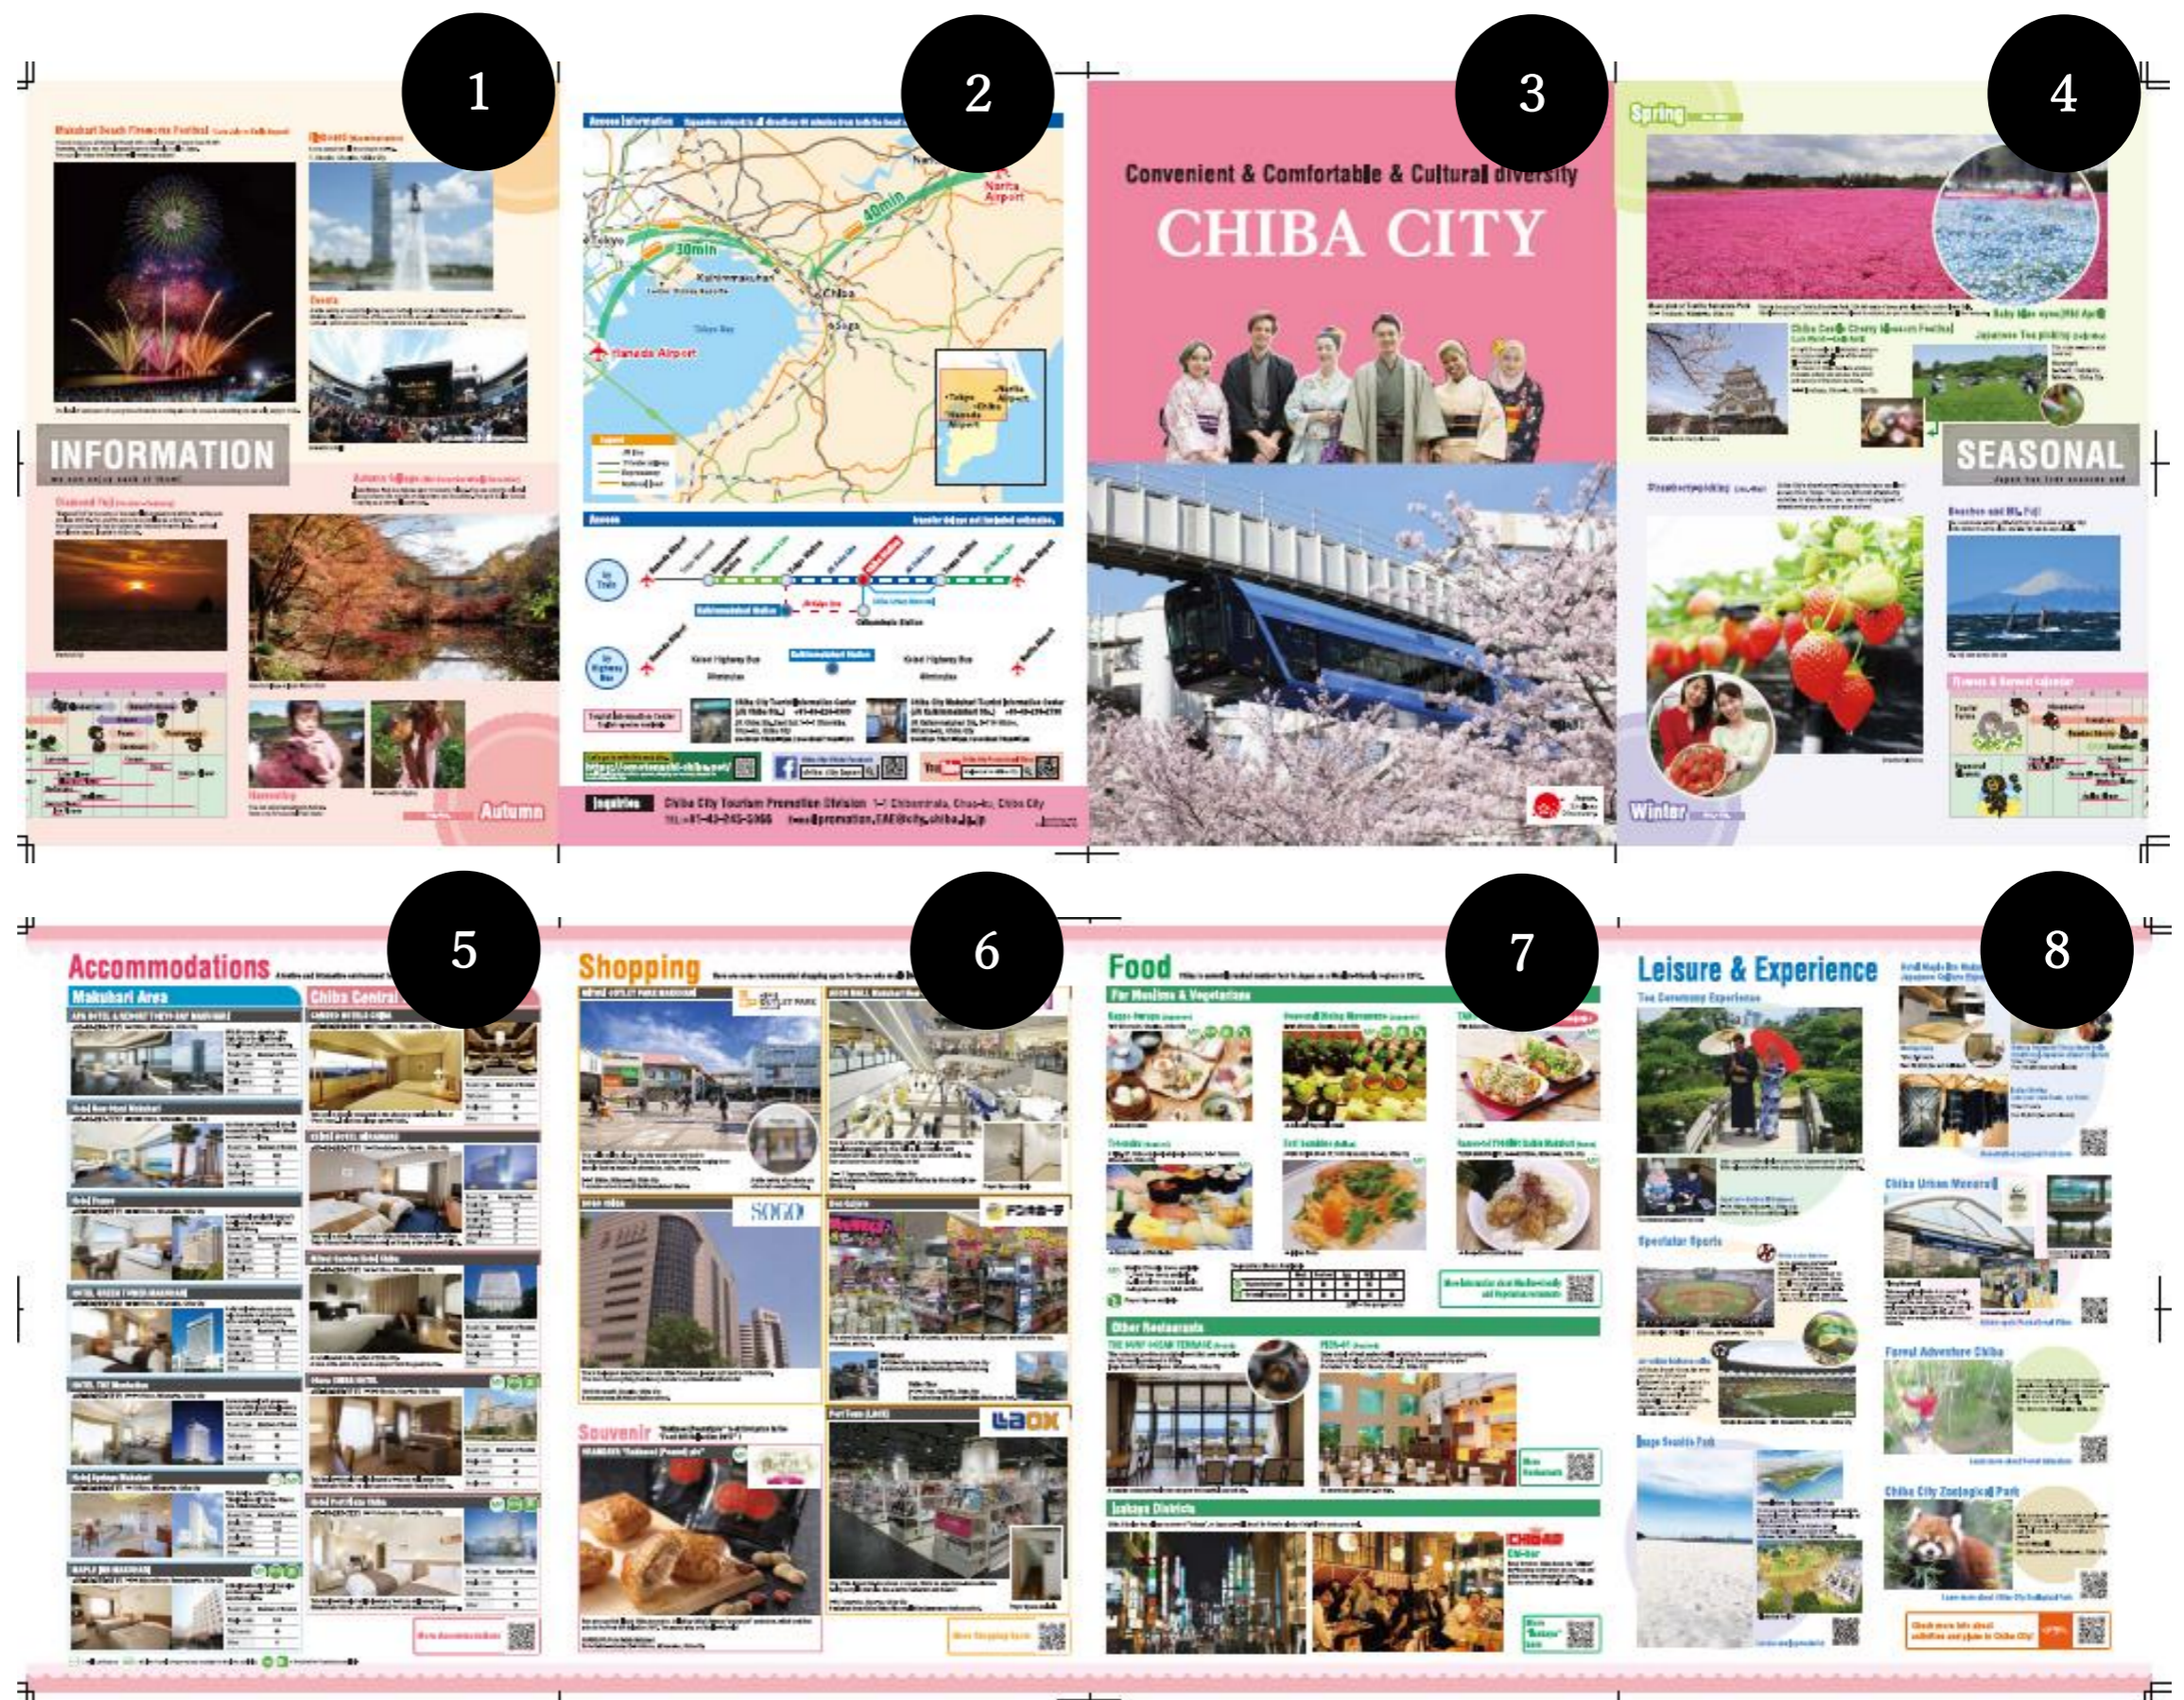

千葉市観光セールス用パンフレット（2019年度制作）の修正内容について

1 パンフレットの構成

規格：観音開き 仕上がりA4

- ① 1回目開いたときの表面（右側）
- ② 裏表紙
- ③ 表紙
- ④ 1回目開いたときの表面（左側）
- ⑤ 2回目開いたときの表面（外左側）
- ⑥ 2回目開いたときの表面（中左側）
- ⑦ 2回目開いたときの表面（中右側）
- ⑧ 2回目開いたときの表面（外右側）